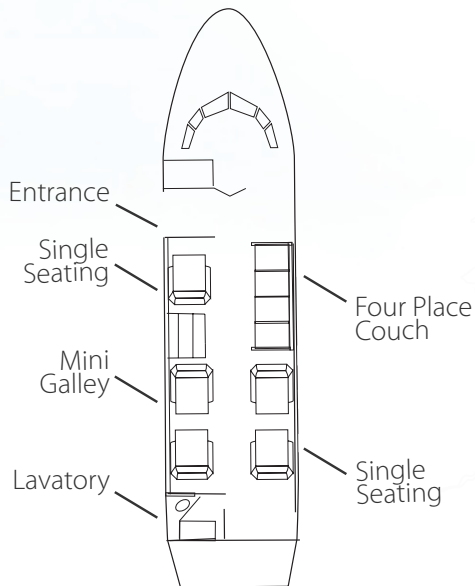

Manufacture Year

1988

Aircraft Base

Indianapolis International Airport (IND)

Size

Cabin Width - 4'9"

Cabin Height - 5'7"

Seating - 9

Amenities

AED Medical Kit

Flight Phone

CD

Mini Galley

Enclosed Lavatory

Range

Indy – Las Vegas, Indy – Miami