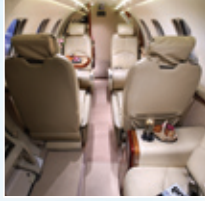

CHARTER LIGHT JETS

CITATION CJ1+

The Citation CJ1+ is the latest iteration of excellence aviation enthusiasts have come to expect from Cessna. This 2005 aircraft sports a comfortable seating configuration and one of the quietest cabins in the light jet category.

Manufacture Year

2005

Aircraft Base

Lewis Lockport Airport (LOT)

Size

Cabin Width - 4'9"

Cabin Height - 4'9"

Seating - 5/6