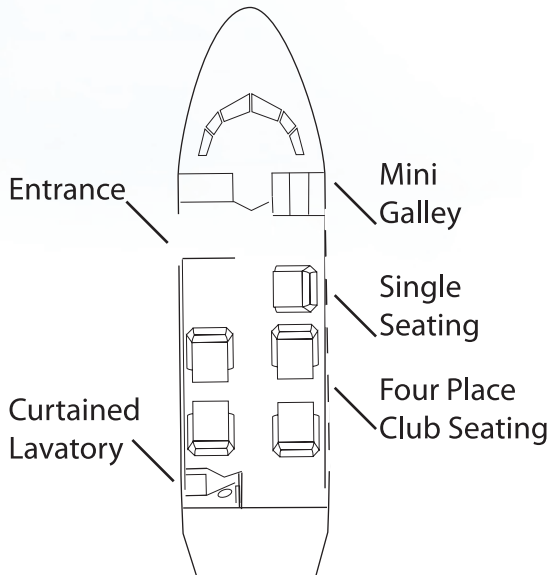

DB AVIATION

LUXURY IN MOTION

PRIVATE JET CHARTER - MANAGEMENT
800.638.4990 www.dbaviation.com