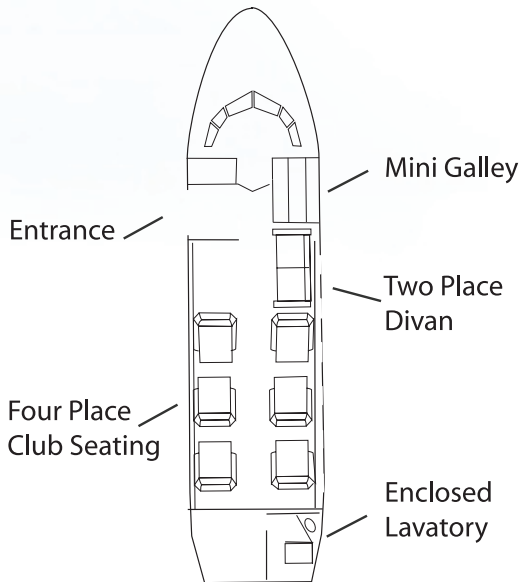

DB AVIATION

LUXURY IN MOTION

PRIVATE JET CHARTER - MANAGEMENT
800.638.4990 www.dbaviation.com