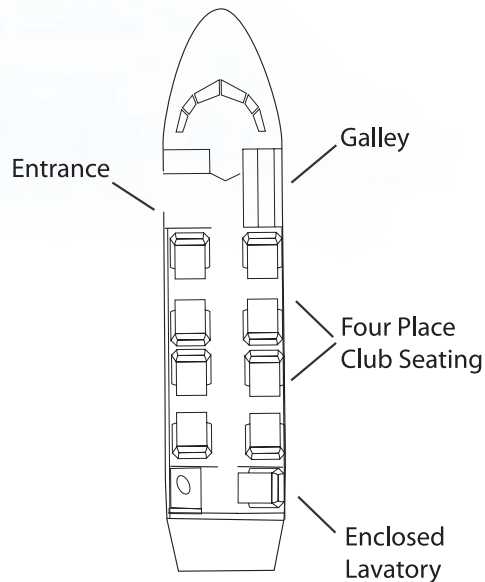

Range

Chicago – Vancouver, Canada

Chicago – San Jose, Costa Rica