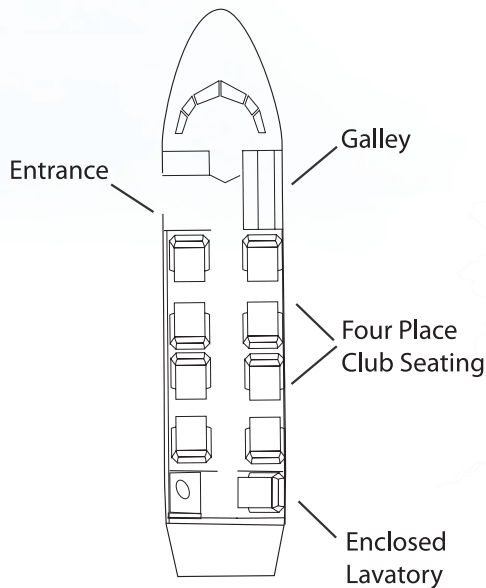

DB AVIATION

LUXURY IN MOTION

PRIVATE JET CHARTER - MANAGEMENT
800.638.4990 www.dbaviation.com