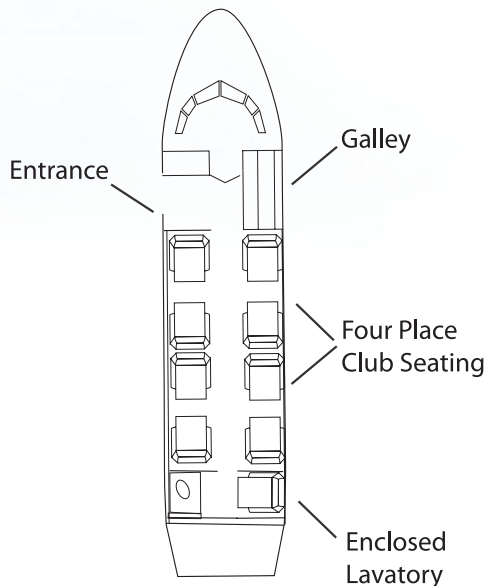

Range

Chicago – Vancouver, Canada

Chicago – San Jose, Costa Rica