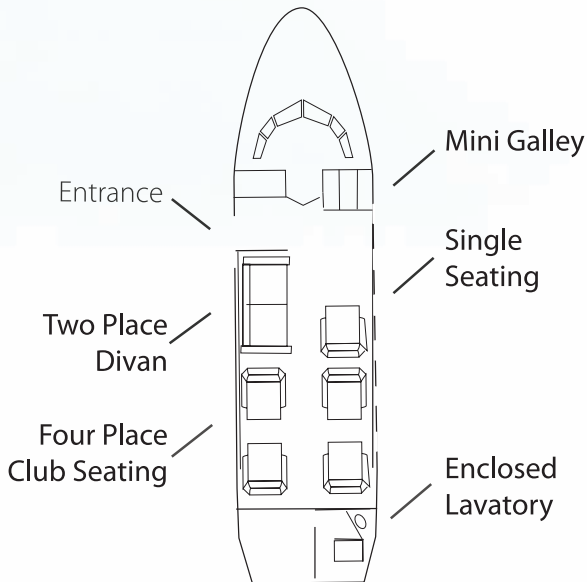

Range

Chicago – Reykjavik, Iceland

Chicago – Quito, Ecuador