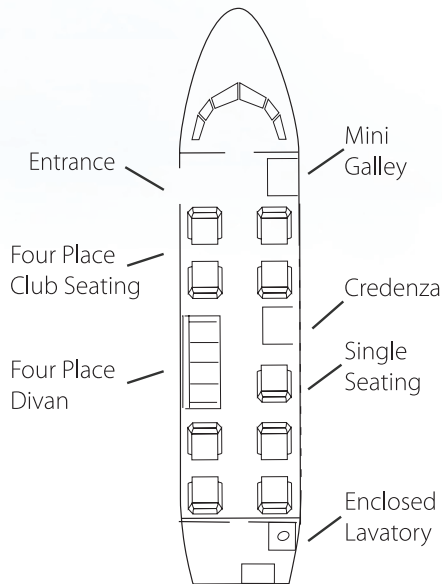

Manufacture Year

1983

Aircraft Base

St. Paul Downtown Airport (STP)

Size

Cabin Width - 7'4"

Cabin Height - 6'1"

Seating - 13

Amenities

Airshow

CD/DVD//TV

Mini Galley

110 Volt Outlet

Flight Phone

AED Medical Kit

Enclosed Lavatory

Range

St. Paul – Dublin

DB AVIATION

LUXURY IN MOTION

PRIVATE JET CHARTER - MANAGEMENT
800.638.4990  www.dbaviation.com