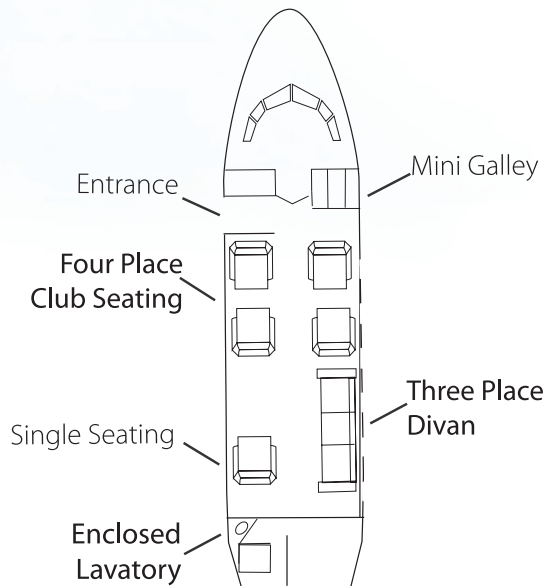

CHARTER MID-CABIN JETS

HAWKER 800XP

The Hawker 800XP is a mid-size aircraft with the most spacious stand-up cabin in its class. This aircraft also boasts a baggage compartment accessible from the cabin.

Manufacture Year

1999

Aircraft Base

Waukegan Regional Airport (UGN)

Size

Cabin Width - 6'

Cabin Height - 5'9"

Seating - 8/9

Amenities

Airshow

DVD/VCR/TV

Flight Phone

Mini Galley

Enclosed Lavatory

Range

Chicago – San Francisco

Chicago – Nassau, Bahamas

DB AVIATION

LUXURY IN MOTION

PRIVATE JET CHARTER - MANAGEMENT
800.638.4990 www.dbaviation.com