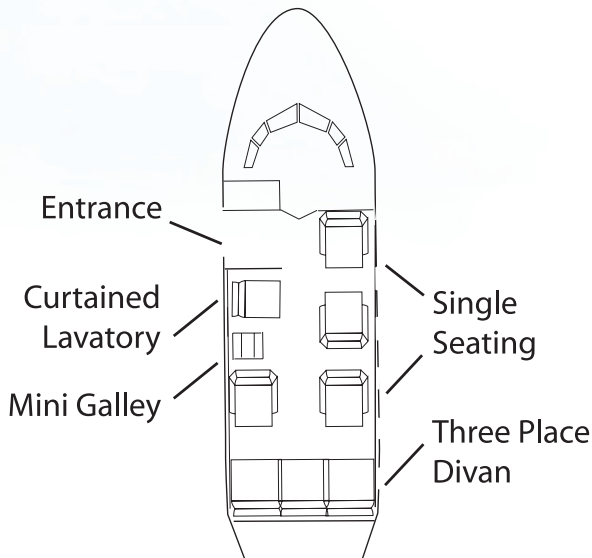

Manufacture Year

1985

Aircraft Base

Chicago Executive Airport (PWK)

Size

Cabin Width - 4'11"

Cabin Height - 4'4"

Seating - 7/8

Amenities

CD Player

AED Medical Kit

Mini Galley

Curtained Lavatory

Range

Chicago – Las Vegas

Chicago – Nassau, Bahamas