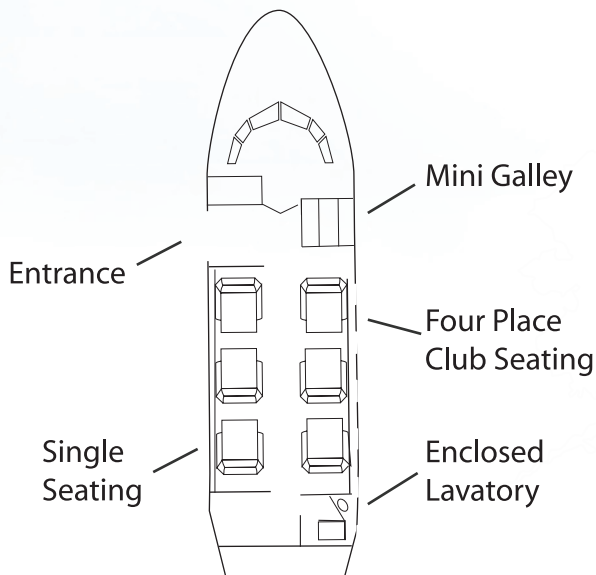

Manufacture Year

2005

Aircraft Base

DuPage Airport (DPA)

Size

Cabin Width - 5'6"

Cabin Height - 5'5"

Seating - 6

Amenities

Mini Galley

110 Volt Outlet

Enclosed Lavatory

Range

Chicago - Naples, Chicago - Denver

DB AVIATION

LUXURY IN MOTION