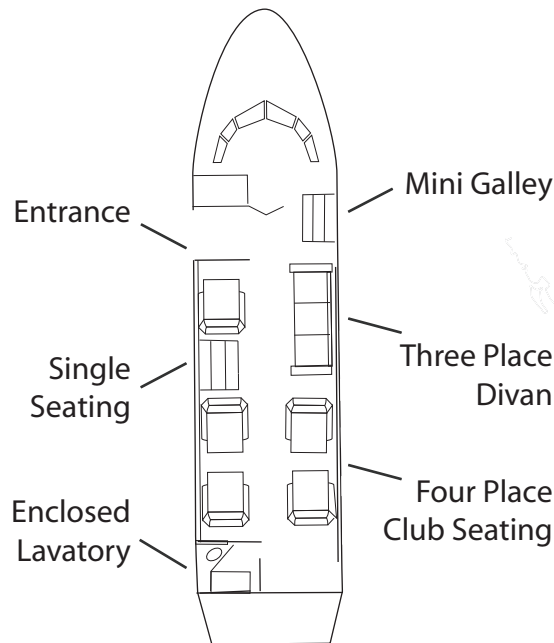

Charter MidCabin

Astra

The Astra has a long-standing reputation for delivering in the mid-sized business jet category. This long-range jet offers coast-to-coast capability, excellent long-range cruise speed, and a comfortable mid-sized cabin that seats seven.

Amenities

- GPWS
- RVSM
- Flight Phone
- CD Player
- Mini Galley
- AED Medical Kit
- Enclosed Lavatory

Base

Indianapolis Executive
Airport (KIND)

Range

2,643 Nautical Miles

Performance

Cruise Speed: 448 KTS
Cruise Altitude: 45,000 ft.

Size

Cabin Width: 4'11"
Cabin Height: 5'8"
Cabin Length: 17'10"
Seating: 8

For absolute traveling perfection and luxury in motion, contact **DB Aviation** at 800.638.4990.

DB Aviation

Luxury in Motion

www.dbaviation.com