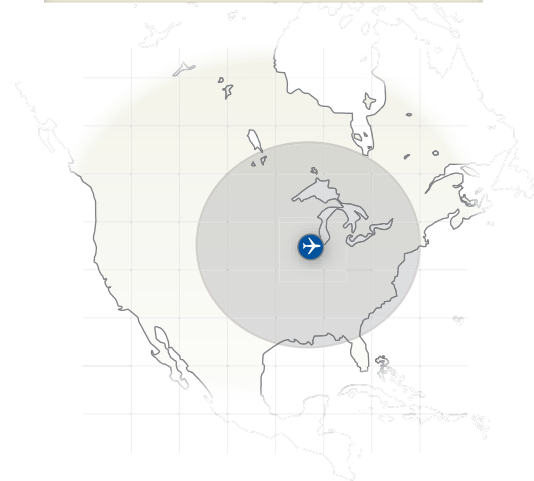

Charter *Small Cabin*

Citation Bravo

The Citation Bravo's interior design incorporates form and function. The excellent performance capabilities increase options by its ability to fly into smaller airports. Some examples of non-stop flights include New York to Miami, Los Angeles to San Francisco, and Aspen to Southern California.

Amenities

- EGPWS
- TCAS
- RVSM
- TAWS
- Mini Galley
- 110 Volt Outlet
- AED Medical Kit
- Enclosed Lavatory

Base

Waukegan Regional
Airport (KUGN)

Range

1,543 Nautical Miles

Performance

Cruise Speed: 386 KTS
Cruise Altitude: 45,000 ft.