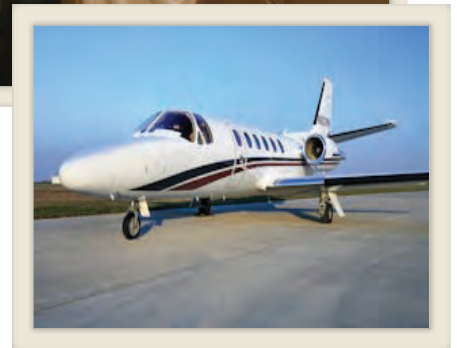

Charter *Small Cabin*

Citation Bravo

The Citation Bravo's interior design incorporates form and function. The excellent performance capabilities increase options by its ability to fly into smaller airports. Some examples of non-stop flights include New York to Miami, Los Angeles to San Francisco, and Aspen to Southern California.

Amenities

- EGPWS
- TCAS
- RVSM
- TAWS
- Mini Galley
- 110 Volt Outlet
- AED Medical Kit
- Enclosed Lavatory

Base

Waukegan Regional
Airport (KUGN)

Range

1,543 Nautical Miles

Performance

Cruise Speed: 386 KTS
Cruise Altitude: 45,000 ft.

Size

Cabin Width: 4'9"
Cabin Height: 4'8"
Cabin Length: 15'10"
Seating: 8

For absolute traveling perfection and luxury in motion,
contact **DB Aviation** at 800.638.4990.

DB Aviation

Luxury in Motion

www.dbaviation.com