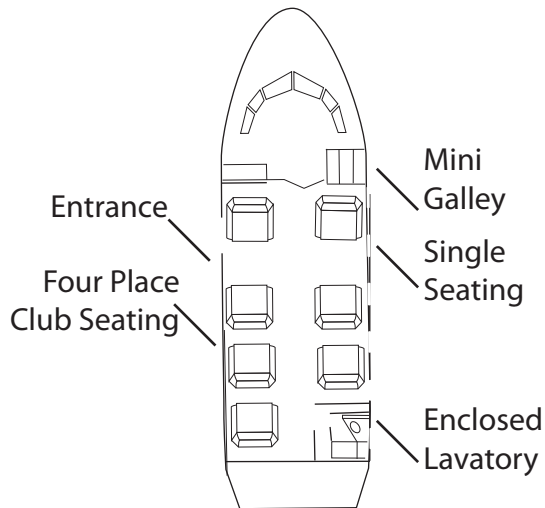

Charter *Small Cabin*

Citation Bravo

The Citation Bravo's interior design incorporates form and function. The excellent performance capabilities increase options by its ability to fly into smaller airports. Some examples of non-stop flights include New York to Miami, Los Angeles to San Francisco, and Aspen to Southern California.

Amenities

- EGPWS
- TCAS
- RVSM
- TAWS
- Mini Galley
- 110 Volt Outlet
- AED Medical Kit
- Enclosed Lavatory

Base

Waukegan Regional
Airport (KUGN)

Range

1,543 Nautical Miles

Performance

Cruise Speed: 386 KTS
Cruise Altitude: 45,000 ft.

Size

Cabin Width: 4'9"
Cabin Height: 4'8"
Cabin Length: 15'10"
Seating: 8

For absolute traveling perfection and luxury in motion,
contact **DB Aviation** at 800.638.4990.

DB Aviation

Luxury in Motion

www.dbaviation.com