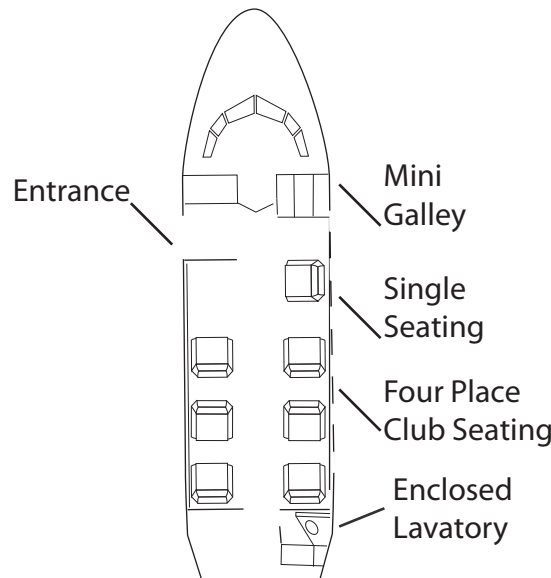

Charter Small Cabin

Citation CJ3

If you are looking for an aircraft with power, speed and flexibility, the CJ3 is the aircraft for you. Its spacious interior (nearly three feet larger than the original CJ) and six seat, center club configuration, will allow you the ability to move freely and work comfortably during your time aloft.

Amenities

- EGPWS
- RVSM
- TCAS II
- TAWS
- Wx Radar
- SatComm
- Flight Phone
- Mini Galley
- 110 Volt Outlet
- Dataport
- Enclosed Lavatory

Base

Lewis Lockport
Airport (KLOT)

Range

1,875 Nautical Miles

Performance

Cruise Speed: 417 KTS
Cruise Altitude: 45,000 ft.

Size

Cabin Width: 4'10"
Cabin Height: 4'9"
Cabin Length: 20'7"
Seating: 7

For absolute traveling perfection and luxury in motion, contact **DB Aviation at 800.638.4990.**