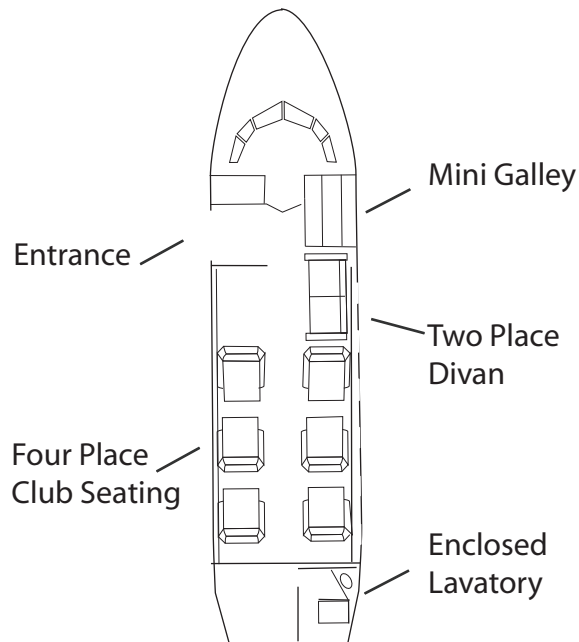

Amenities

- EGPWS
- TCAS
- RVSM
- AFIS
- APU
- SatComm
- Flight Phone
- 110 Volt Outlet
- Mini Galley
- AED Medical Kit
- Enclosed Lavatory