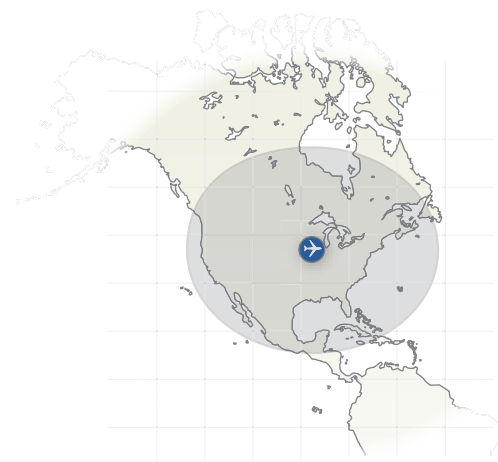

Amenities

- EGPWS
- RVSM
- TCAS II
- Airshow
- SatComm
- Flight Phone
- Full Galley with Microwave
- TV/DVD/CD
- 110 Volt Outlet
- AED Medical Kit
- Enclosed Lavatory