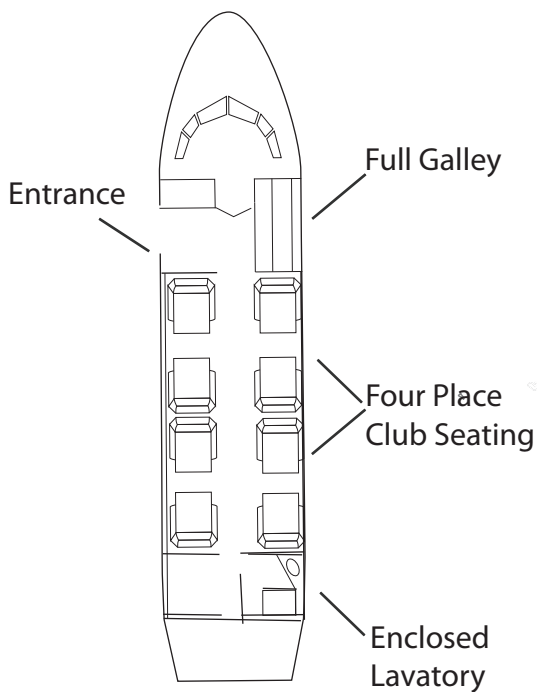

Charter Super Mid-Cabin

Citation Sovereign

Passenger comfort, field performance, range and baggage volume were not overlooked during the design phase of the Citation Sovereign. A derivative of the Excel, the Sovereign boasts non-stop Coast-to-Coast capability, featuring a full-size cabin for up to eight passengers.

Amenities

- EGPWS
- RVSM
- TCAS II
- Airshow
- SatComm
- Flight Phone
- Full Galley with Microwave
- TV/DVD/CD
- 110 Volt Outlet
- AED Medical Kit
- Enclosed Lavatory

Base

Waukegan Regional
Airport (KUGN)

Range

2,643 Nautical Miles

Performance

Cruise Speed: 459 KTS
Cruise Altitude: 43,000 ft.

Size

Cabin Width: 5'6"
Cabin Height: 5'8"
Cabin Length: 29'11"
Seating: 8

For absolute traveling perfection and luxury in motion, contact **DB Aviation at 800.638.4990.**