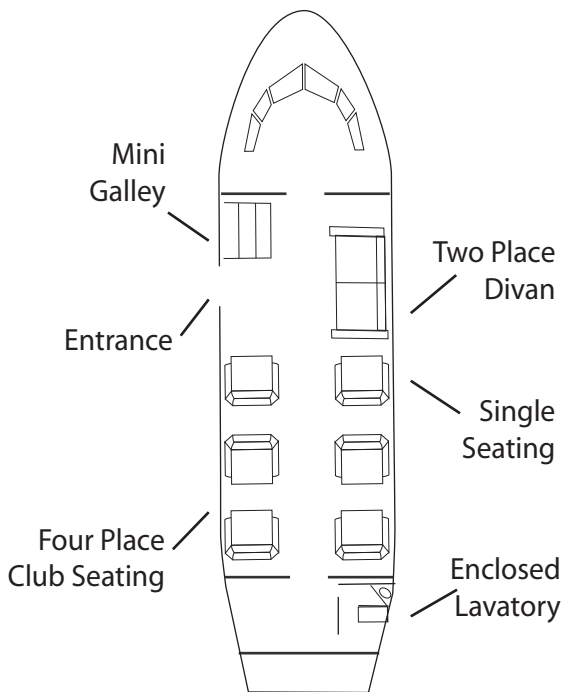

Charter MidCabin

Citation XLS+

Cessna has taken its best-selling business jet and made it even better. This 2008 XLS+ offers wider passenger seating than its predecessor and the height and width of the Citation X. The center club is is the perfect flying boardroom.

Amenities

- EGPWS
- RVSM
- TCAS II
- APU
- SatComm
- Airshow
- Data Port
- Flight Phone
- Mini Galley
- 110 Volt Outlet
- AED Medical Kit
- Enclosed Lavatory

Base

Waukegan Regional
Airport (KUGN)

Range

1,858 Nautical Miles

Performance

Cruise Speed: 441 KTS
Cruise Altitude: 45,000 ft.

Size

Cabin Width: 5'6"
Cabin Height: 5'8"
Cabin Length: 18'5"
Seating: 9

For absolute traveling perfection and luxury in motion,
contact **DB Aviation** at 800.638.4990.