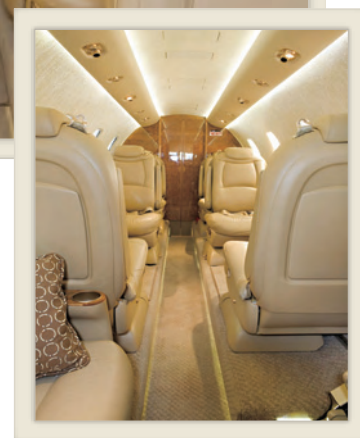

Charter MidCabin

Citation XLS+

Cessna has taken its best-selling business jet and made it even better. This 2008 XLS+ offers wider passenger seating than its predecessor and the height and width of the Citation X. The center club is is the perfect flying boardroom.

Amenities

- EGPWS
- RVSM
- TCAS II
- APU
- SatComm
- Airshow
- Data Port
- Flight Phone
- Mini Galley
- 110 Volt Outlet
- AED Medical Kit
- Enclosed Lavatory

Base

Waukegan Regional
Airport (KUGN)

Range

1,858 Nautical Miles

Performance

Cruise Speed: 441 KTS
Cruise Altitude: 45,000 ft.

Size

Cabin Width: 5'6"
Cabin Height: 5'8"
Cabin Length: 18'5"
Seating: 9

For absolute traveling perfection and luxury in motion,
contact **DB Aviation** at 800.638.4990.