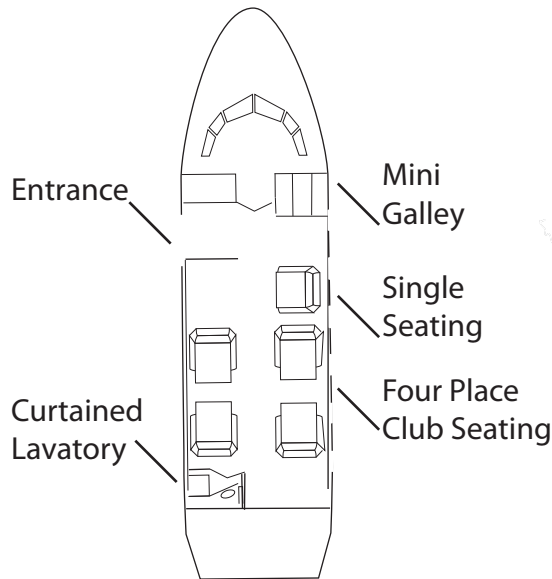

Charter Small Cabin

Citation CJ1+

The Citation CJ1+ is the latest iteration of excellence aviation enthusiasts have come to expect from Cessna. This 2005 aircraft sports a comfortable seating configuration and one of the quietest cabins in the light jet category. The CJ1+ is perfect for trips to New York City, Washington D.C., Minneapolis or Omaha.

Amenities

- EGPWS
- RVSM
- TCAS II
- TAWS
- Wx Radar
- SatComm
- Flight Phone
- Mini Galley
- 110 Volt Outlet
- Dataport
- Curtained Lavatory

Base

Lewis Lockport
Airport (KLOT)

Range

1,161 Nautical Miles

Performance

Cruise Speed: 389 KTS
Cruise Altitude: 41,000 ft.

Size

Cabin Width: 4'10"
Cabin Height: 4'9"
Cabin Length: 11'
Seating: 6

For absolute traveling perfection and luxury in motion, contact **DB Aviation at 800.638.4990.**