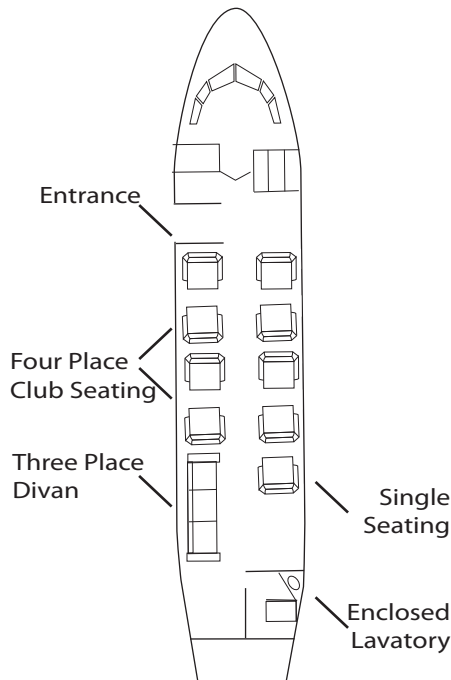

Charter Large Cabin

Falcon 900C

The Falcon 900C with its distinctive third engine is arguably the world's most beautiful and prestigious corporate aircraft. With room for 12, this Falcon will get you to your destination, be it Aspen, New York or Paris.

Amenities

- EGPWS
- RVSM
- TCAS II
- AFIS
- APU
- Airshow
- DVD/VCR/CD
- Satellite Phone/TV
- Cabin Attendant
- Full Galley with Microwave & Oven
- Data Port
- 110 Volt Outlet
- AED Medical Kit
- Enclosed Lavatory

Base

Waukegan Regional
Airport (KUGN)

Range

4,000 Nautical Miles

Performance

Cruise Speed: 426 KTS
Cruise Altitude: 51,000 ft.

Size

Cabin Width: 7'8"
Cabin Height: 6'2"
Cabin Length: 33'2"
Seating: 12