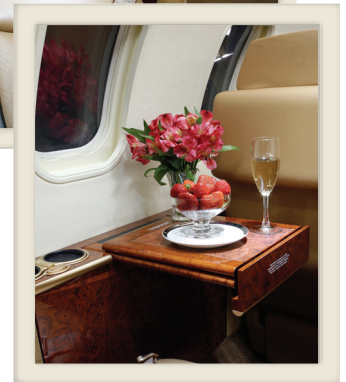

Charter Small Cabin

Lear 40

Famous around the world, the legendary Learjet is the ideal light cabin jet. The Learjet 40 offers the perfect blend of speed, range (non-stop service from Chicago to Las Vegas), technology and comfort that will exceed your small cabin expectations.

Amenities

- TCAS II
- TV/DVD/CD
- Flight Phone
- Data Port
- 110 Volt Outlet
- SatComm
- Mini Galley
- AED Medical Kit
- Enclosed Lavatory

**Pets allowed*

Base

Waukegan Regional
Airport (KUGN)

Range

1,618 Nautical Miles

Performance

Cruise Speed: 420 KTS
Cruise Altitude: 51,000 ft.

Size

Cabin Width: 5'1"
Cabin Height: 4'11"
Cabin Length: 17'7"
Seating: 7

For absolute traveling perfection and luxury in motion, contact **DB Aviation** at 800.638.4990.