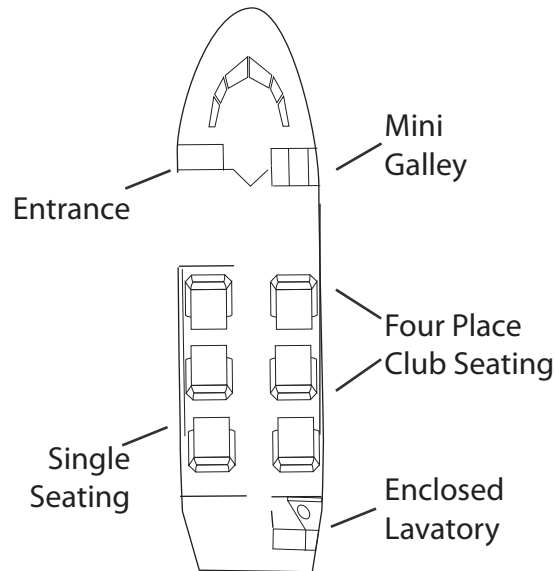

Charter Small Cabin

Lear 40

Famous around the world, the legendary Learjet is the ideal light cabin jet. The Learjet 40 offers the perfect blend of speed, range (non-stop service from Chicago to Las Vegas), technology and comfort that will exceed your small cabin expectations.

Amenities

- TCAS II
- TV/DVD/CD
- Flight Phone
- Data Port
- 110 Volt Outlet
- SatComm
- Mini Galley
- AED Medical Kit
- Enclosed Lavatory

**Pets allowed*

Base

Waukegan Regional
Airport (KUGN)

Range

1,618 Nautical Miles

Performance

Cruise Speed: 420 KTS
Cruise Altitude: 51,000 ft.

Size

Cabin Width: 5'1"
Cabin Height: 4'11"
Cabin Length: 17'7"
Seating: 7

For absolute traveling perfection and luxury in motion, contact **DB Aviation** at 800.638.4990.