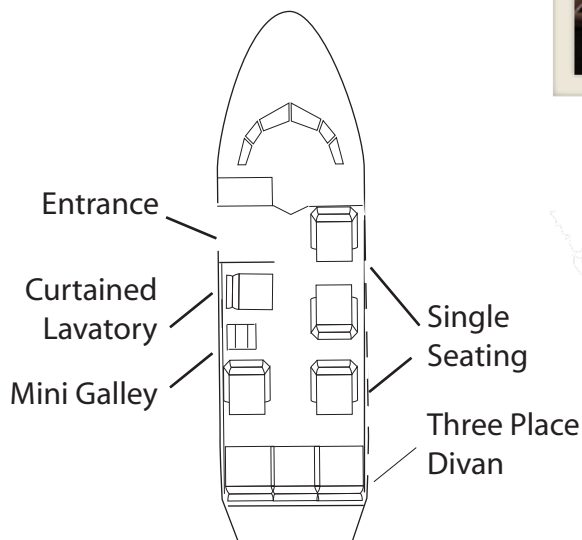

Charter Small Cabin

Lear 35A

The Lear 35A sports spectacular range eclipsing even some of its larger, younger Learjet brethren. Arrive at your final destination at ease by virtue of the contemporary cabin. The Lear 35A is popular for trips to Palm Springs, Miami and even parts of the Caribbean.

Amenities

- EGPWS
- RVSM
- TAWS
- TCAS II
- Wx Radar
- CD
- Mini Galley
- AED Medical Kit
- Curtained Lavatory

Base

Chicago Executive
Airport (KPWK)

Range

2,232 Nautical Miles

Performance

Cruise Speed: 436 KTS
Cruise Altitude: 45,000 ft.

Size

Cabin Width: 4'11"
Cabin Height: 4'4"
Cabin Length: 12'11"
Seating: 7

For absolute traveling perfection and luxury in motion, contact **DB Aviation** at **800.638.4990**.

DB Aviation

Luxury in Motion