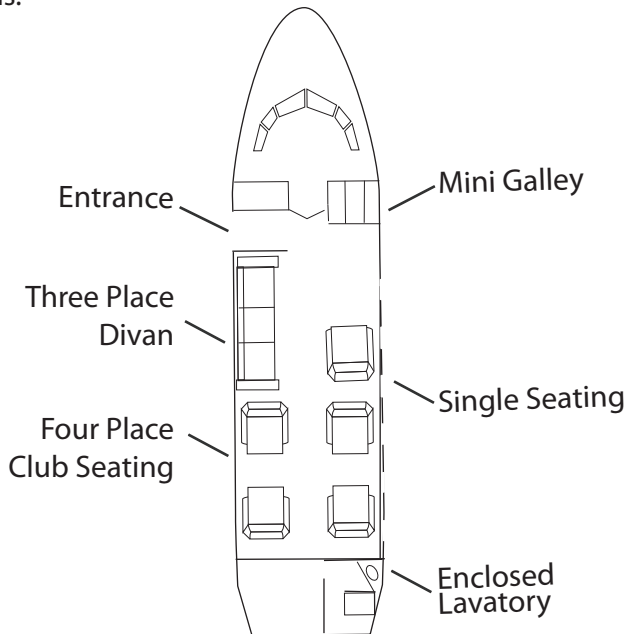

Charter MidCabin

Hawker 800A

The Hawker 800A is a mid-size aircraft with a stand-up passenger cabin and the range to fly non-stop from the West to East Coast. It's also popular for leisure travel to the Caribbean, Mexico and Canadian destinations.

Amenities

- EGPWS
- RVSM
- TCAS II
- Airshow
- VCR/DVD
- Flight Phone
- Mini Galley
- AED Medical Kit
- Enclosed Lavatory

Base

DuPage Airport
(KDPA)

Range

2,415 Nautical Miles

Performance

Cruise Speed: 424 KTS
Cruise Altitude: 41,000 ft.

Size

Cabin Width: 6'
Cabin Height: 5'9"
Cabin Length: 21'3"
Seating: 8

For absolute traveling perfection and luxury in motion, contact **DB Aviation at 800.638.4990.**

DB Aviation

Luxury in Motion

www.dbaviation.com